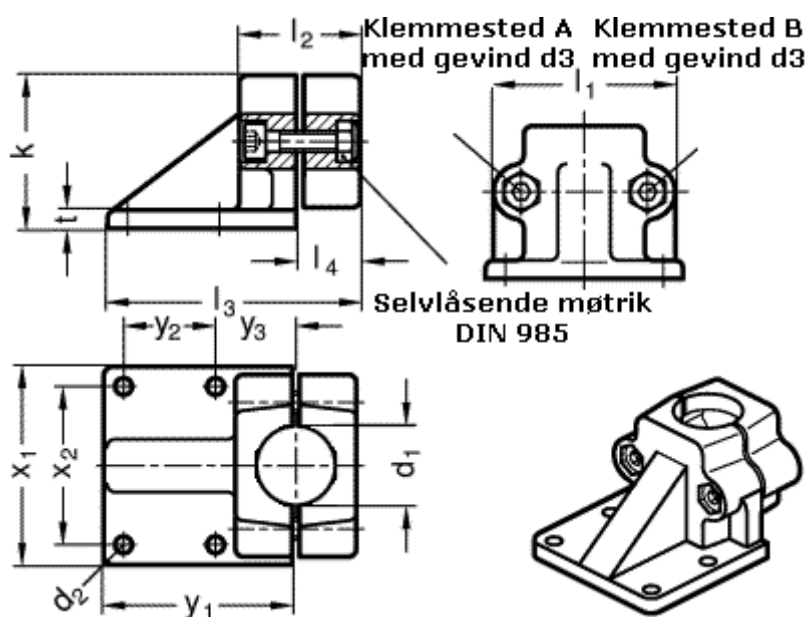

Article number: 20166B422SW

Description: Off-set baseplate clamps GN166-B42-2-SW
GN166

Measures

d1 = B42	t = 14
d2 = 11	x1 = 115
d3 = M10	x2 = 90
k = 91	y1 = 108
l1 = 98	y2 = 50
l2 = 70	y3 = 45
l3 = 145	
l4 = 35	